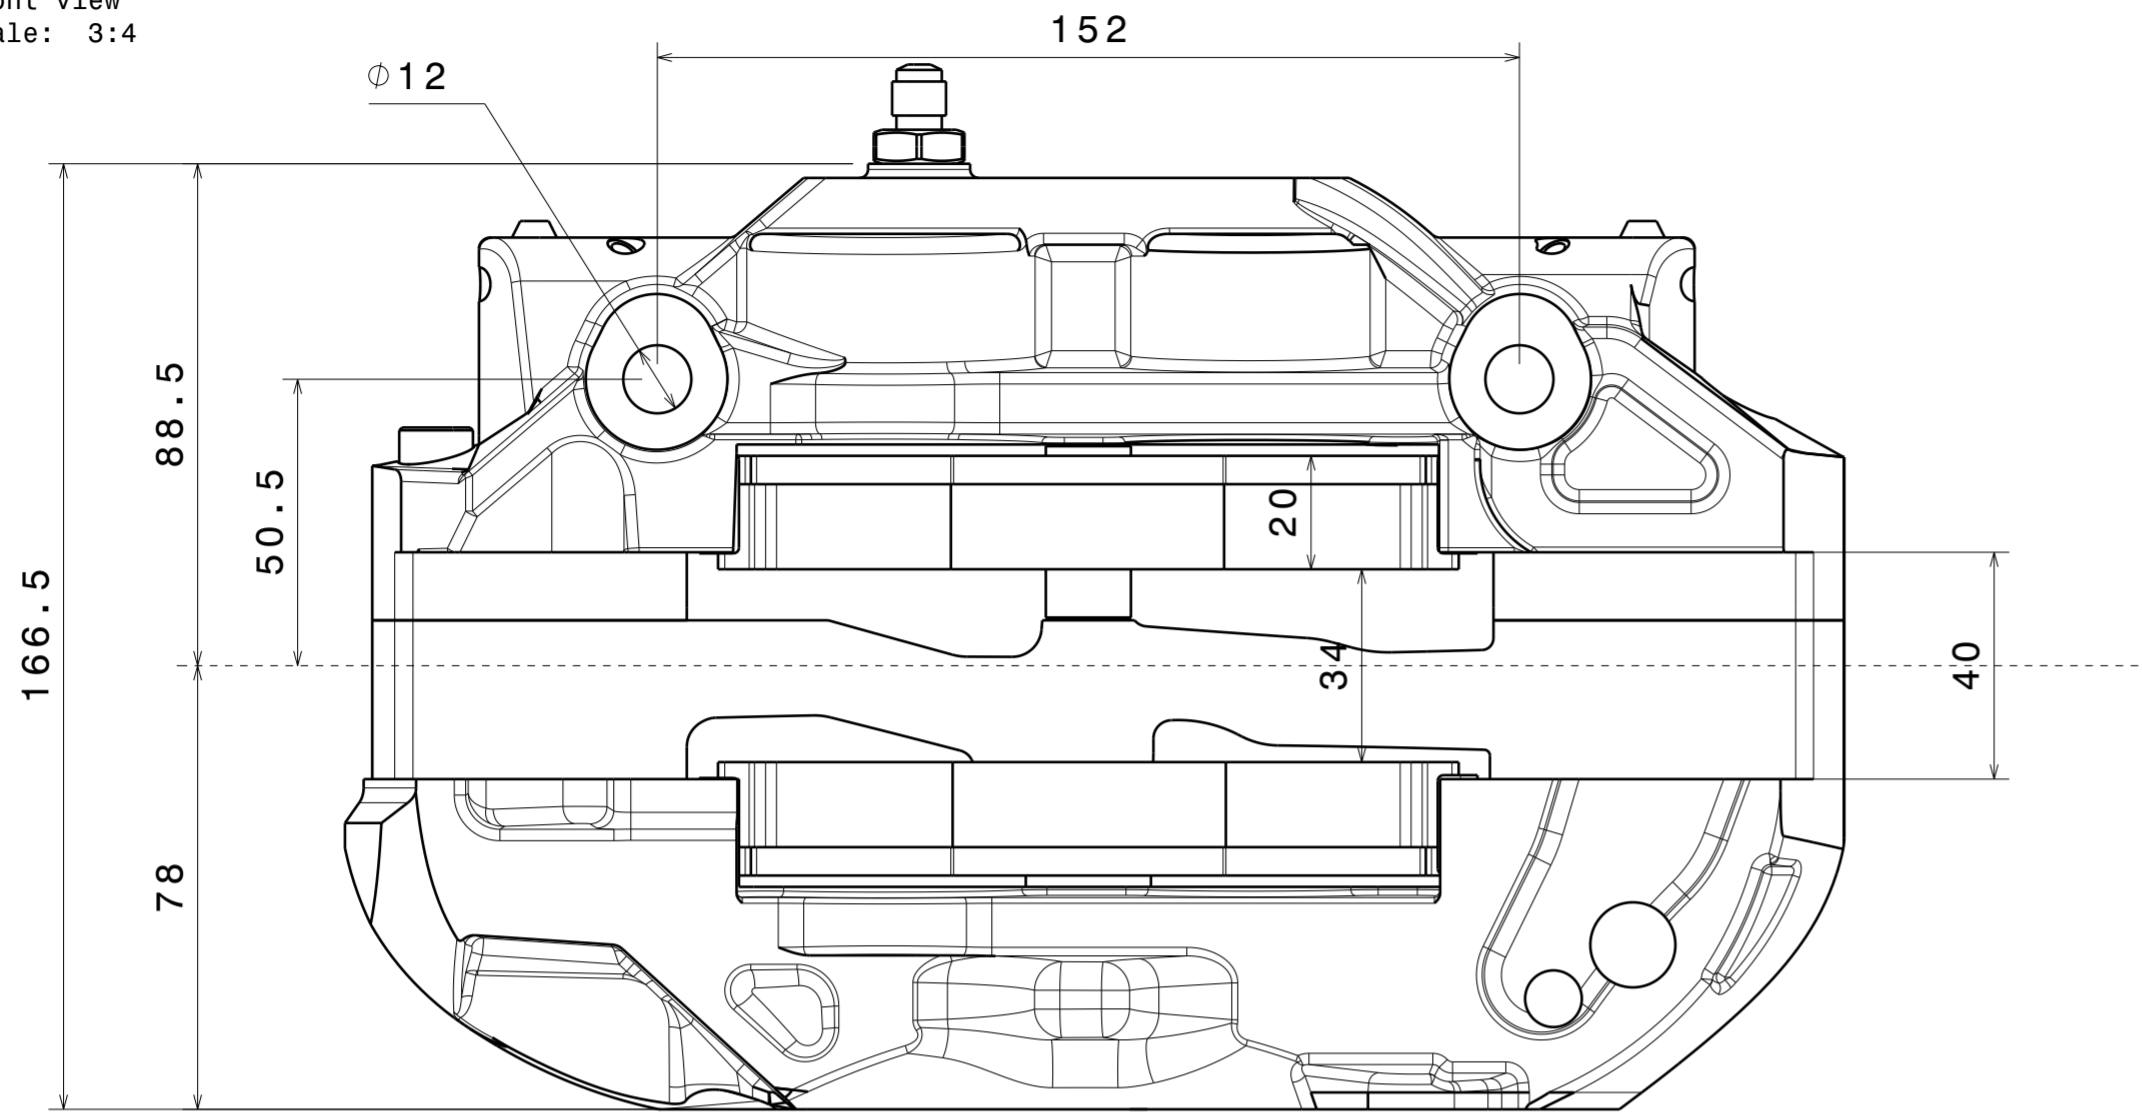

Front view  
Scale: 3:4

Top view  
Scale: 3:4

Isometric view  
Scale: 1:1

DESIGNED BY:		CALIPER RADICAL 4POT P40			
DATE:					
CHECKED BY:		<p style="text-align: center; font-size: 2em; font-weight: bold;">DOPPLER</p>		F	-
DATE:				E	-
SIZE		D	-		
SCALE		WEIGHT (kg)	C	-	
CODIGO		B	-		
SHEET		A	-		