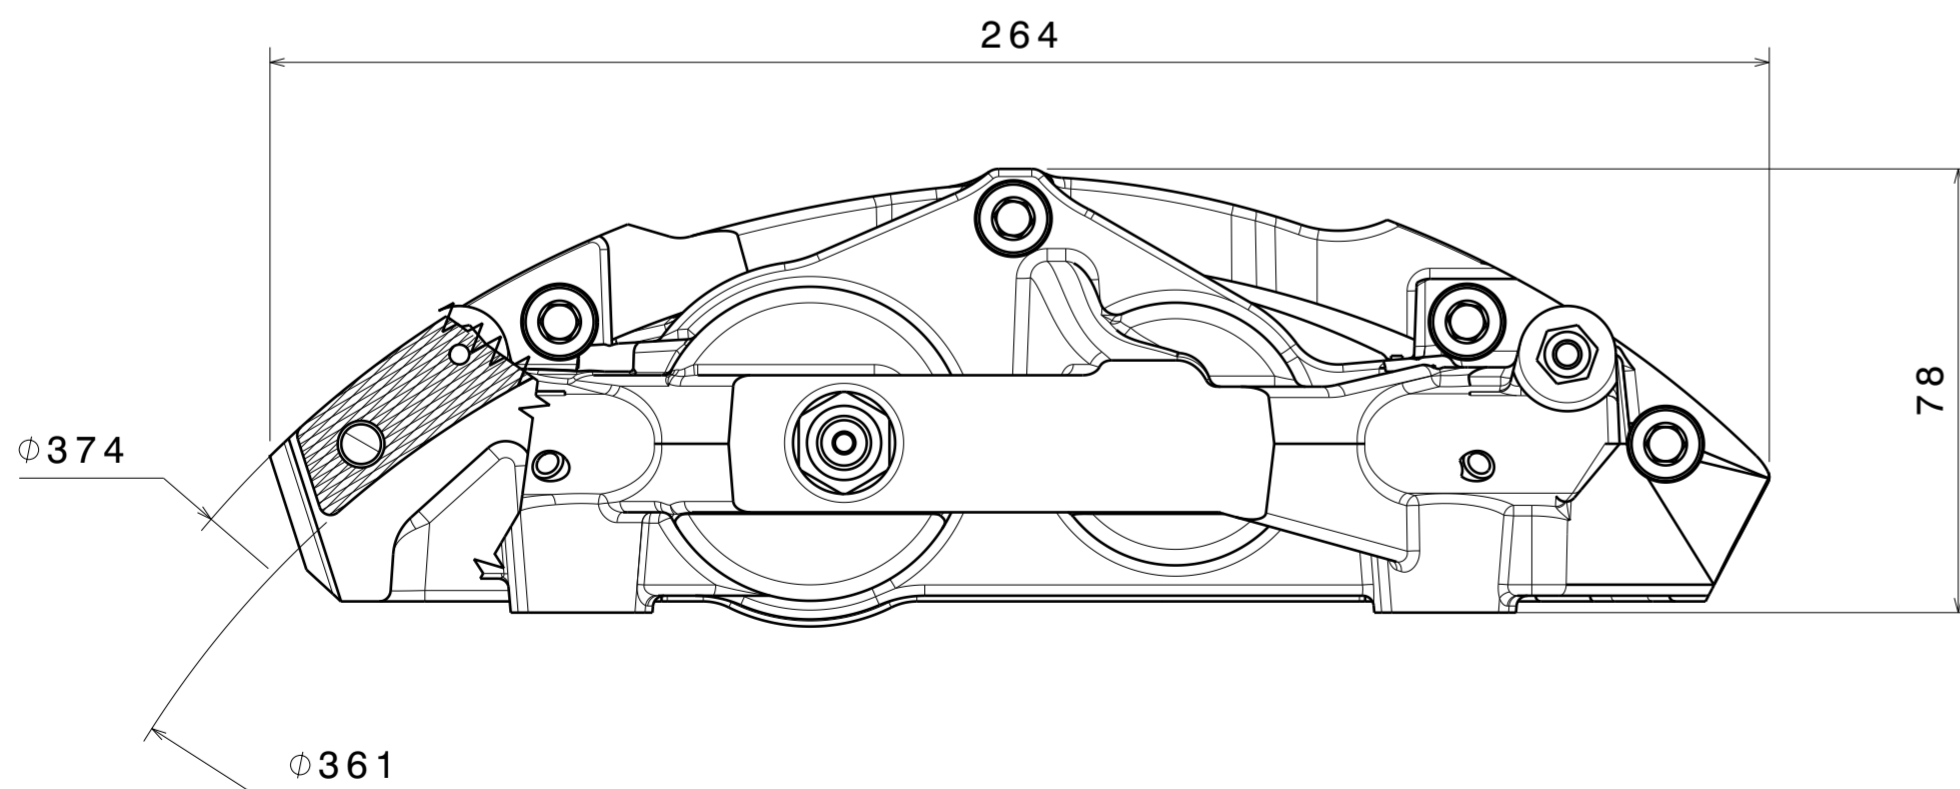

Front view  
Scale: 3:4

Top view  
Scale: 3:4

Isometric view  
Scale: 1:1

DESIGNED BY:		CALIPER RADICAL 4POT P40			
DATE:					
CHECKED BY:		<p style="text-align: center; font-size: 2em; font-weight: bold;">DOPPLER</p>		F	-
DATE:				E	-
SIZE		D	-		
SCALE		WEIGHT (kg)	C	-	
CODIGO		B	-		
SHEET		A	-		