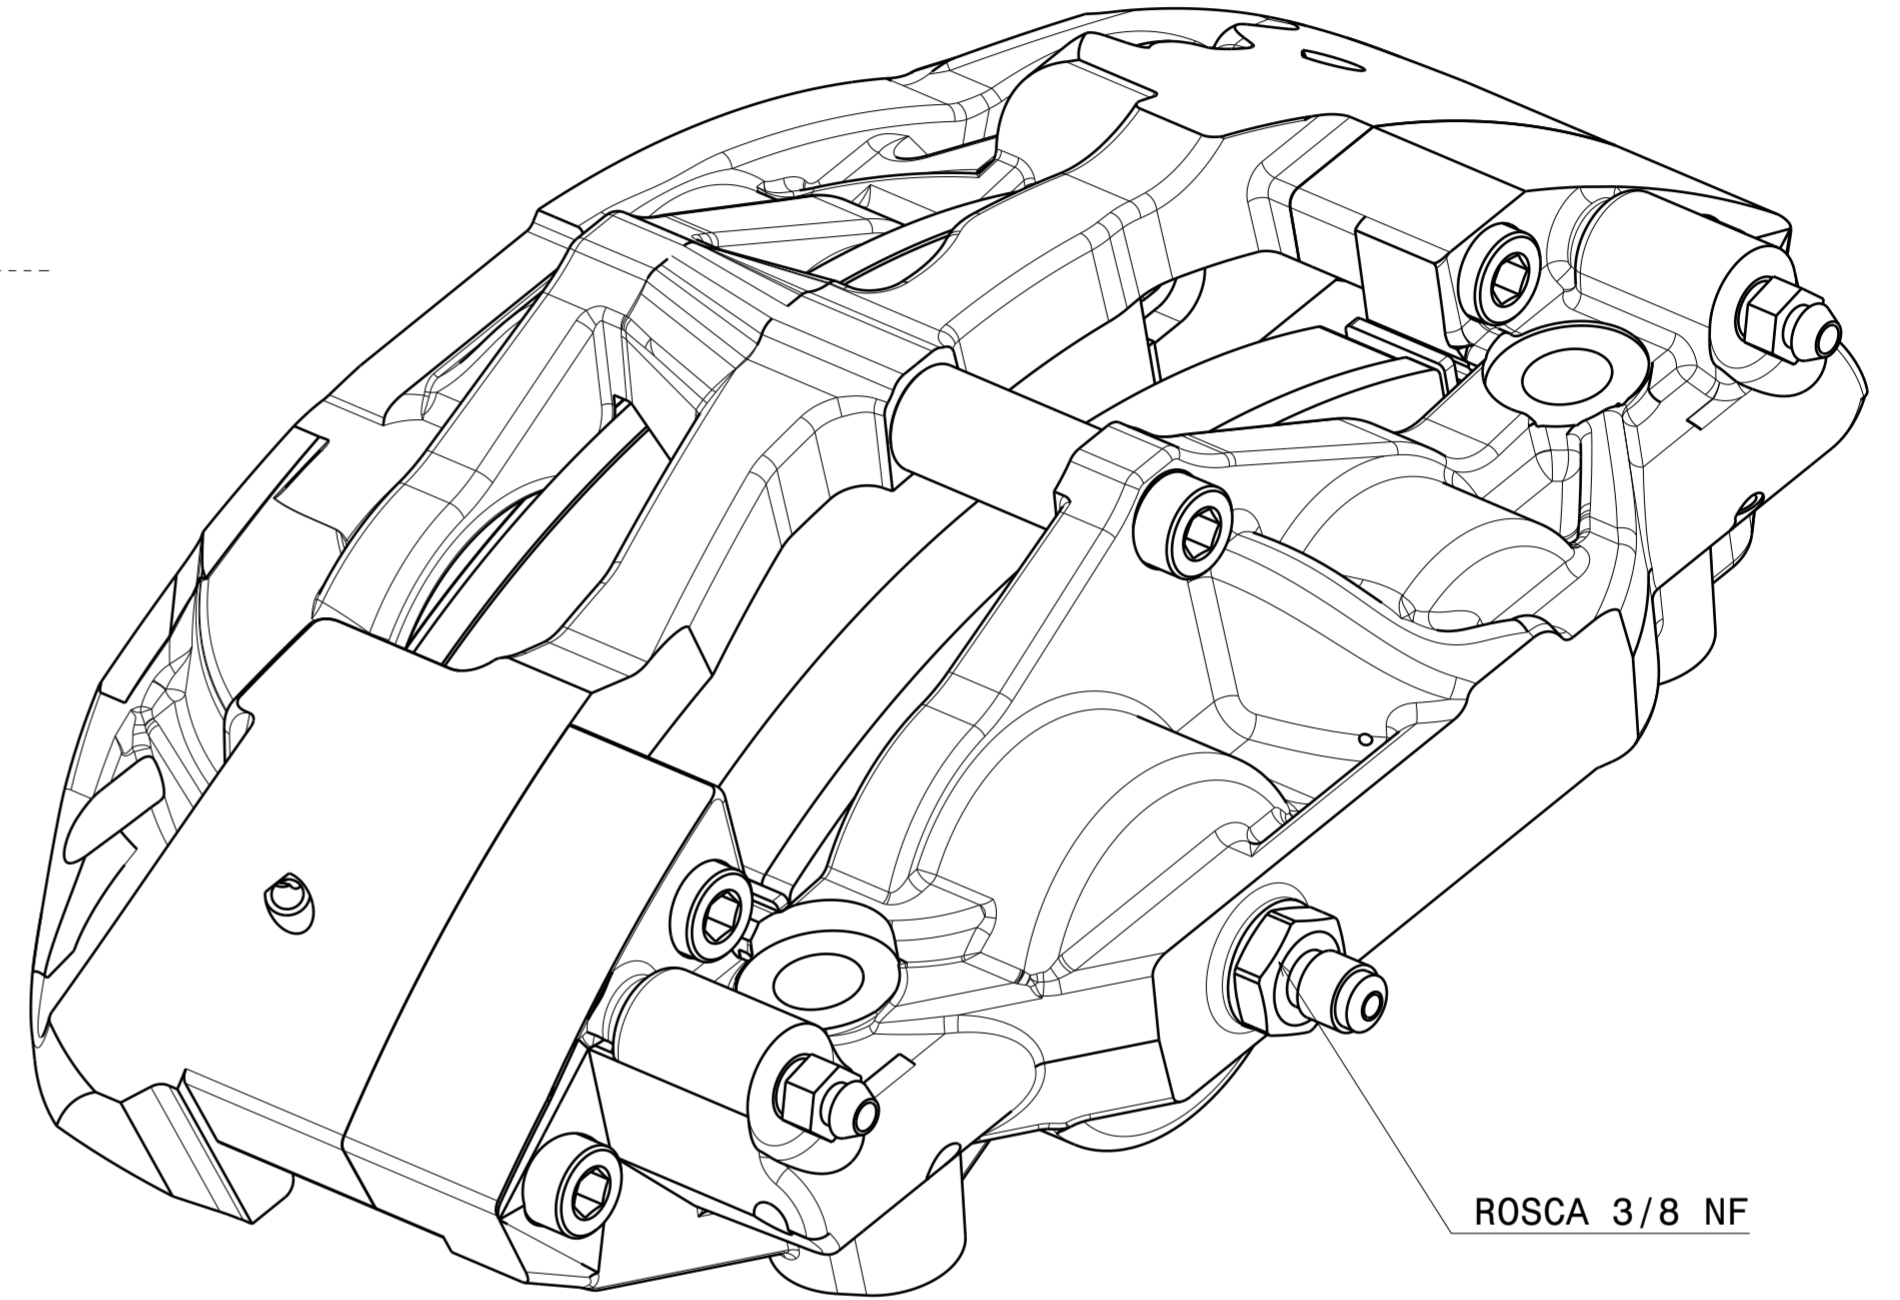

Front view  
Scale: 3:4

Top view  
Scale: 3:4

Isometric view  
Scale: 1:1

DESIGNED BY:		CALIPER RADICAL 4POT P40			
DATE:					
CHECKED BY:		<p style="text-align: center; font-size: 2em; font-weight: bold;">DOPPLER</p>		F	-
DATE:				E	-
SIZE		D	-		
SCALE		WEIGHT (kg)	C	-	
CODIGO		B	-		
SHEET		A	-		