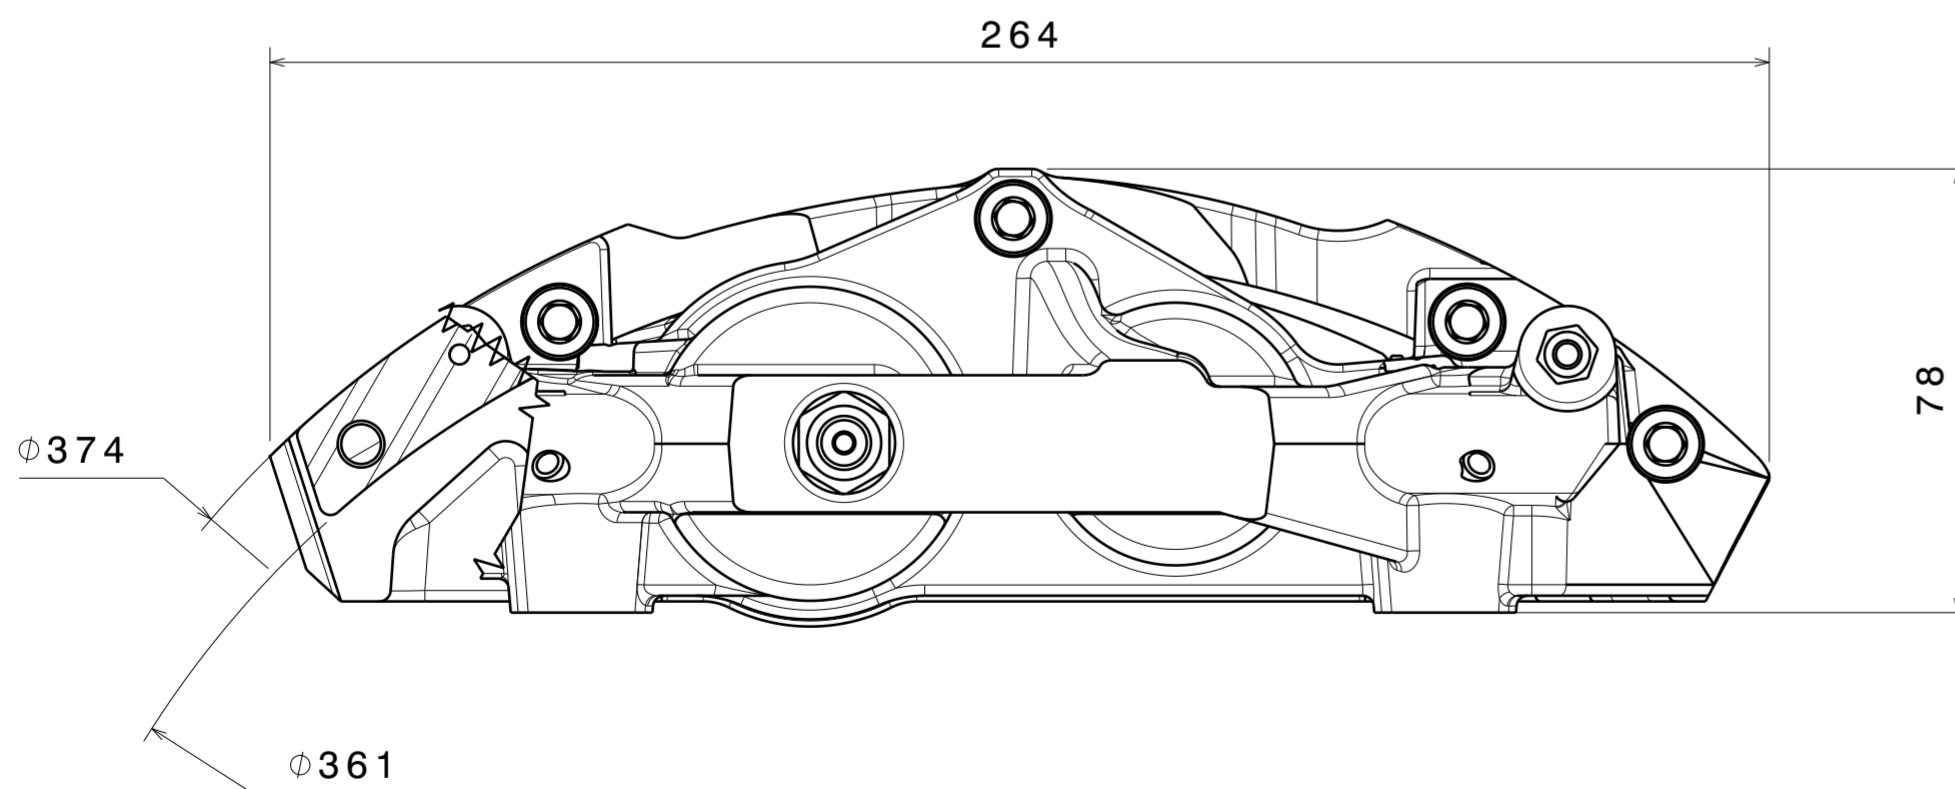

Front view
Scale: 3:4

Top view
Scale: 3:4

Isometric view
Scale: 1:1

DESIGNED BY:		CALIPER RADICAL 4POT P33			
DATE:					
CHECKED BY:				F -	
DATE:				E -	
SIZE		DOPPLER		D -	
SCALE	WEIGHT (kg)			C -	
		CODIGO		B -	
				A -	
<small>This drawing is our property; it can't be reproduced or communicated without our written agreement.</small>					