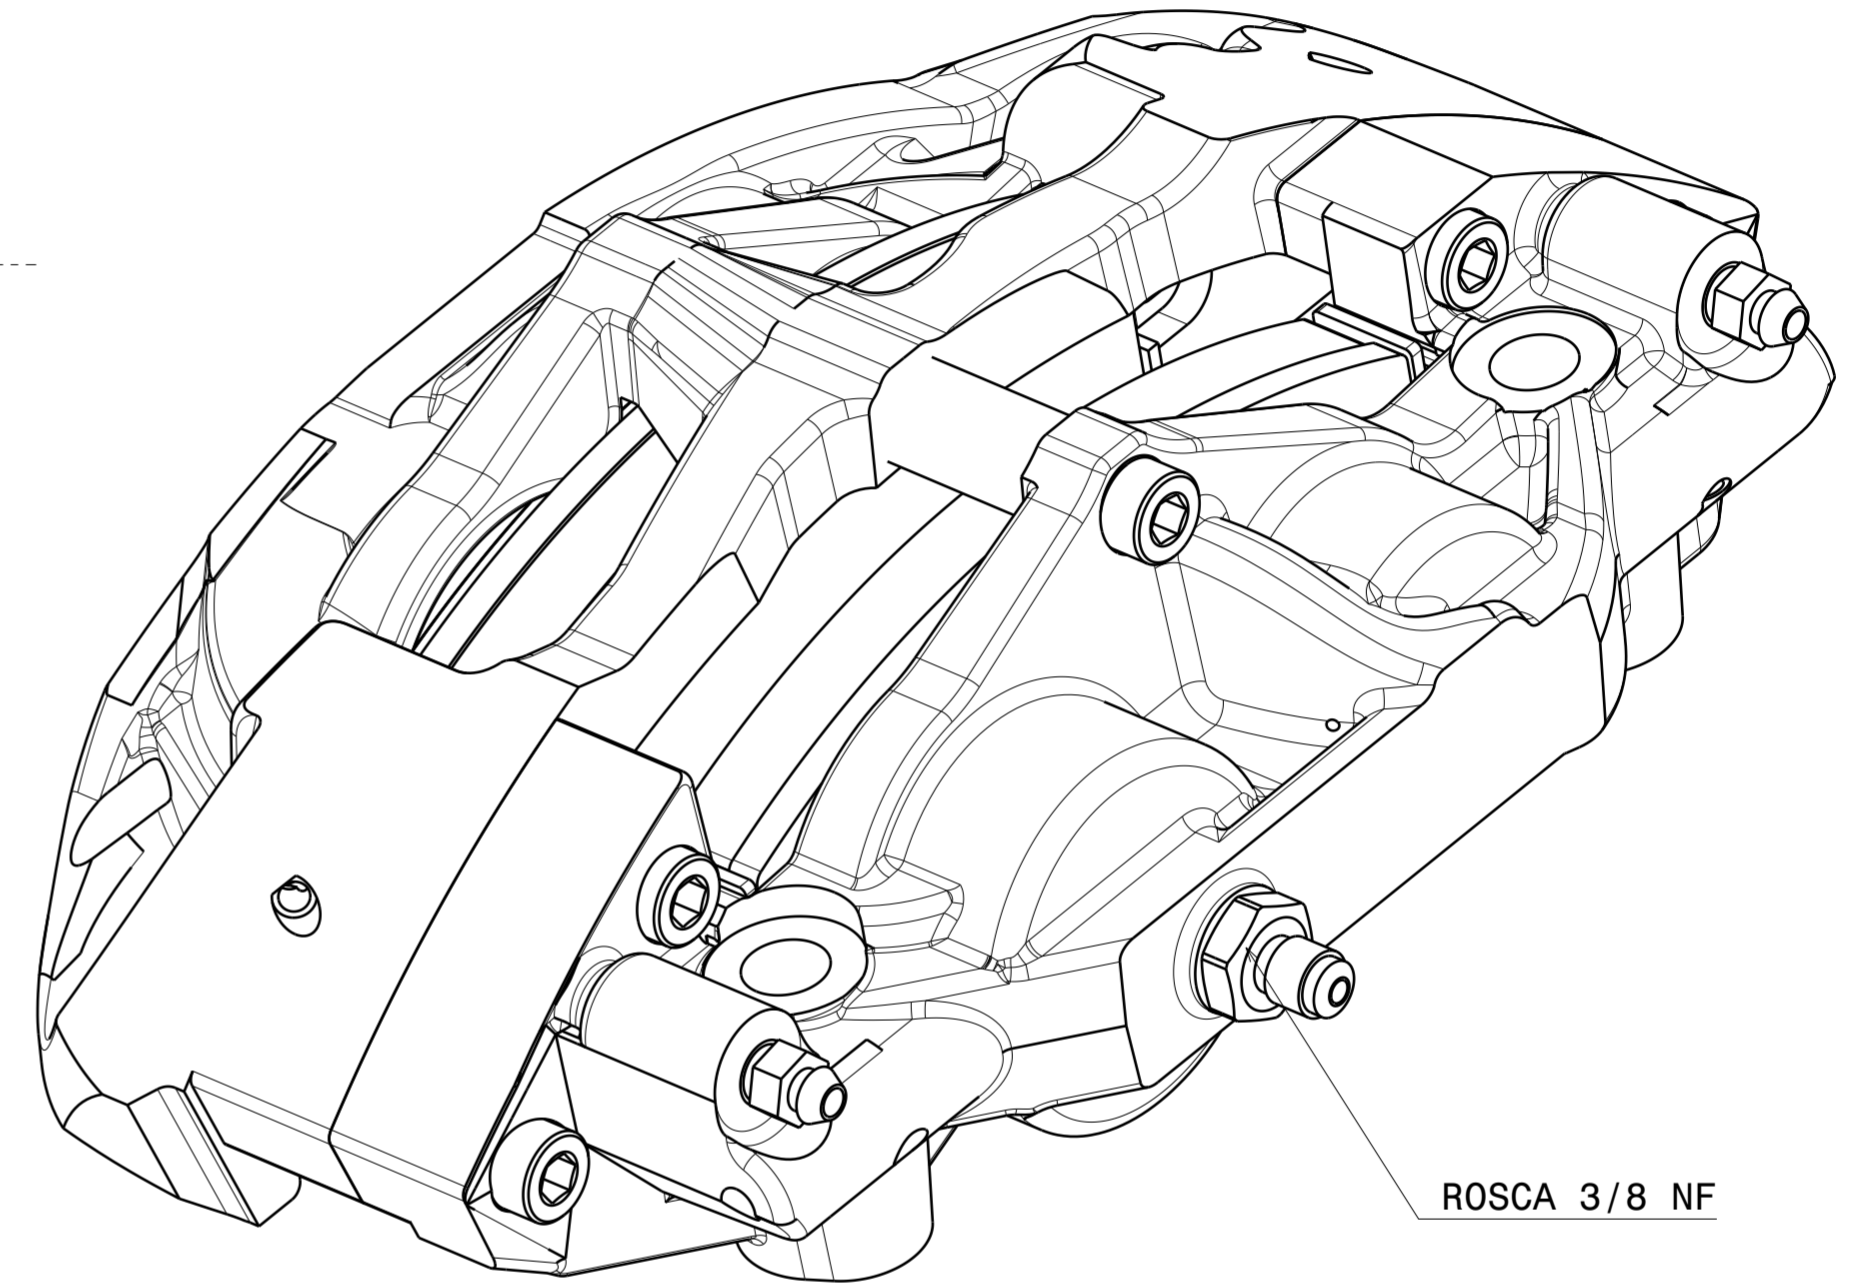

Front view
Scale: 3:4

Top view
Scale: 3:4

Isometric view
Scale: 1:1

DESIGNED BY:		CALIPER RADICAL 4POT P33			
DATE:					
CHECKED BY:				F -	
DATE:				E -	
SIZE		DOPPLER		D -	
SCALE	WEIGHT (kg)			C -	
		CODIGO		B -	
				A -	
<small>This drawing is our property; it can't be reproduced or communicated without our written agreement.</small>					