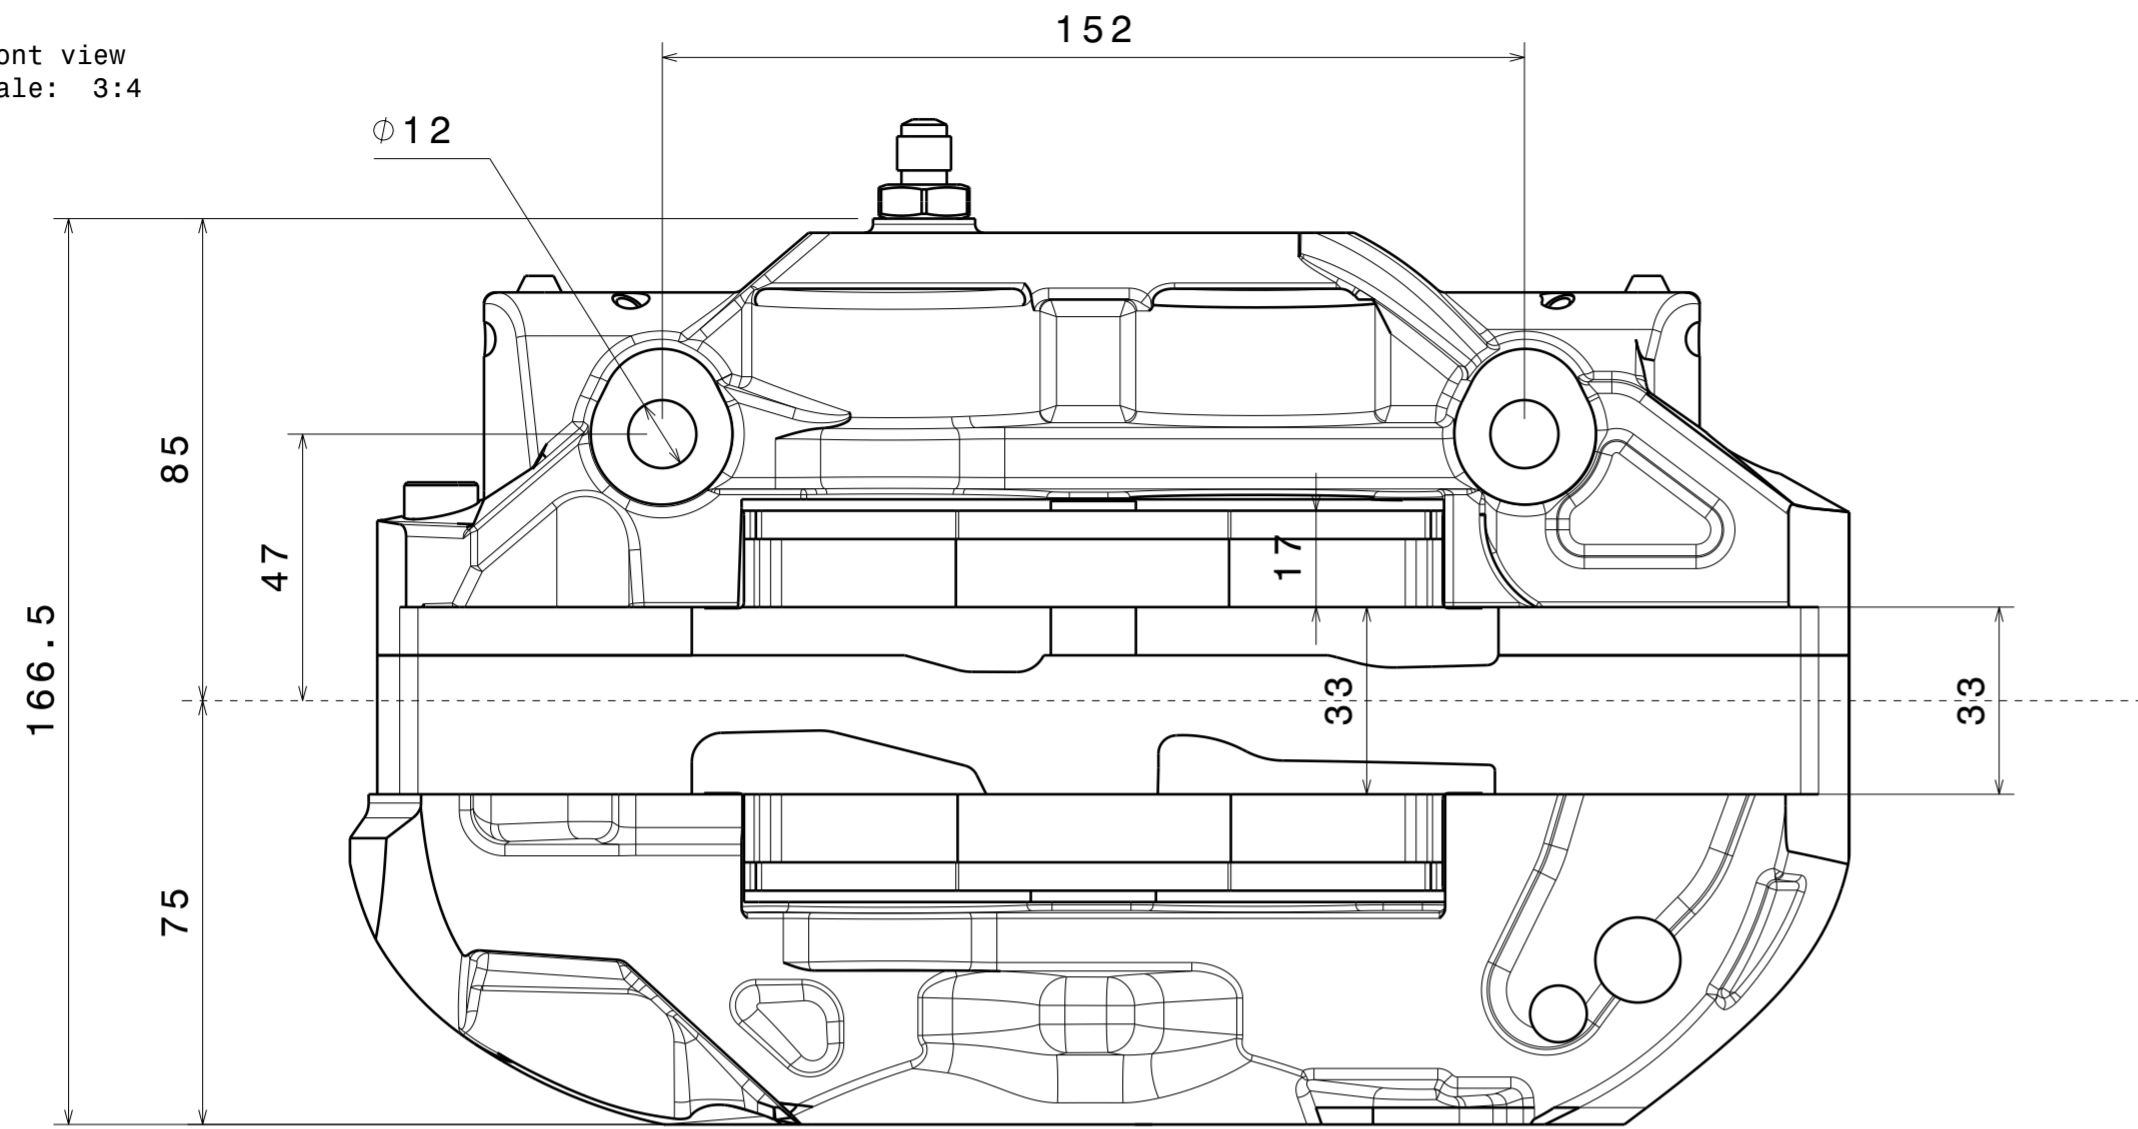

Front view
Scale: 3:4

Top view
Scale: 3:4

Isometric view
Scale: 1:1

DESIGNED BY:		CALIPER RADICAL 4POT P33			
DATE:					
CHECKED BY:				F -	
DATE:				E -	
SIZE		DOPPLER		D -	
SCALE	WEIGHT (kg)			C -	
		CODIGO		B -	
				A -	
<small>This drawing is our property; it can't be reproduced or communicated without our written agreement.</small>					