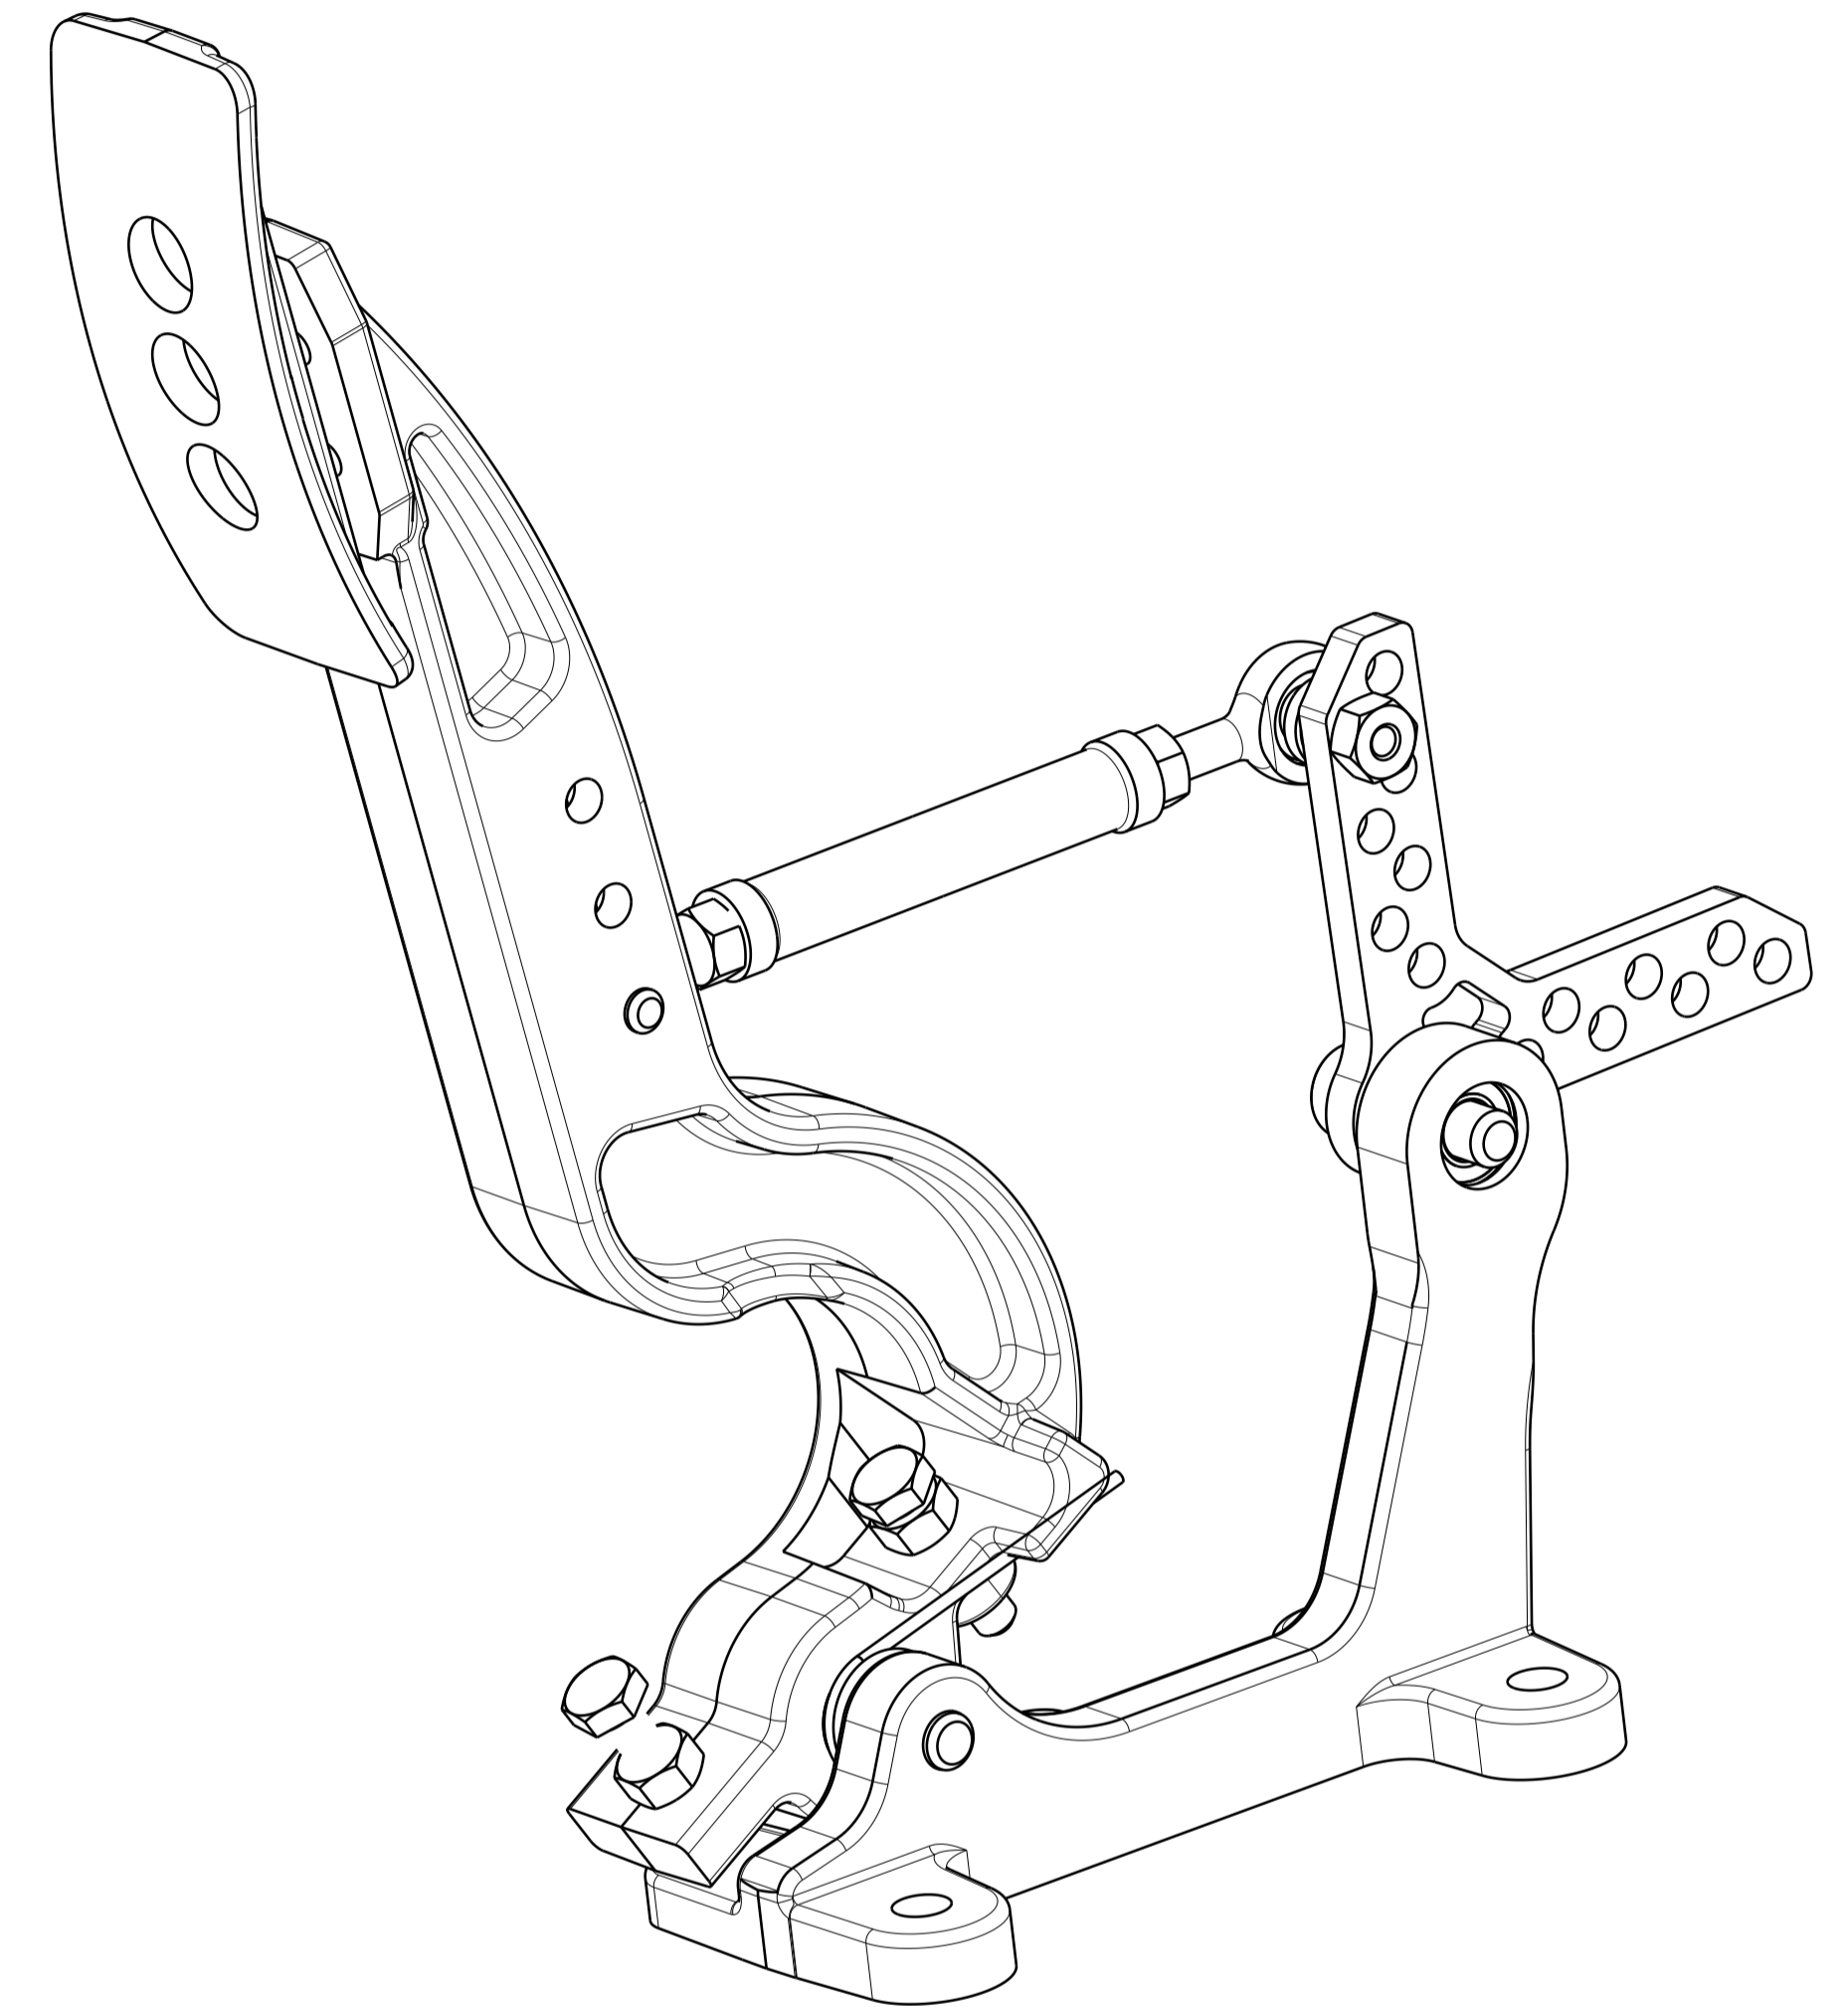

Isometric view
Scale: 1:1