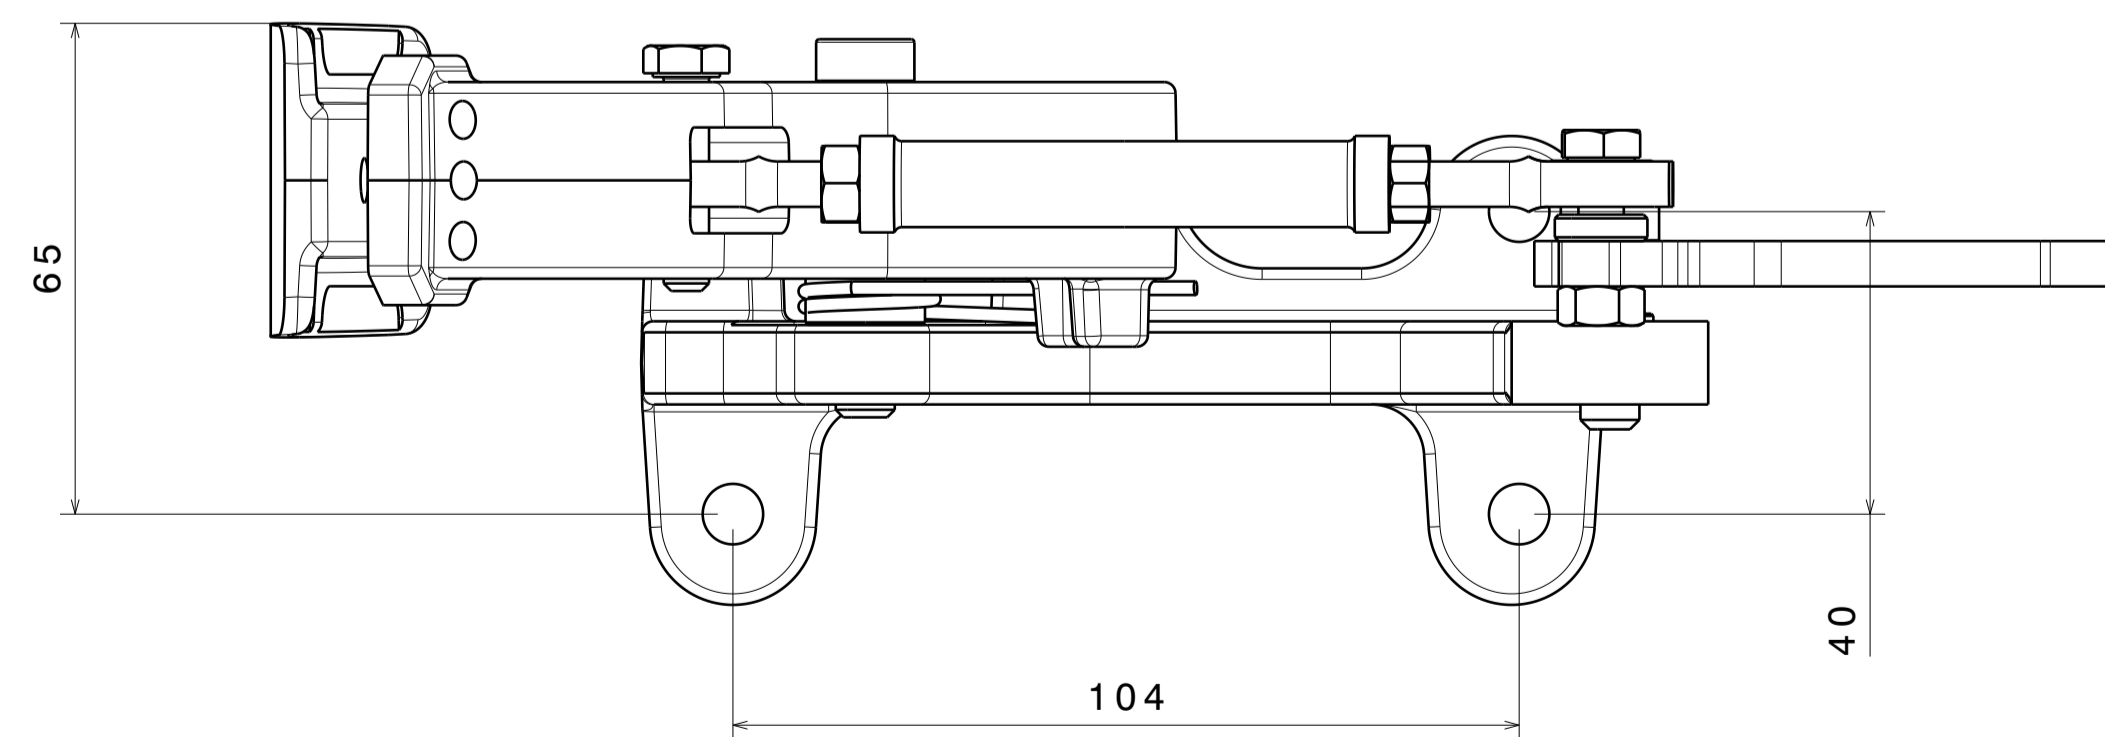

Top view
Scale: 1:1

DESIGNED BY:					
DATE:					
CHECKED BY:				F	-
DATE:				E	-
SIZE:				D	-
SCALE:				C	-
WEIGHT (kg):				B	-
				A	-
				SHEET	

PEDAL DE ACELERADOR DE PISO

CODIGO: 9430